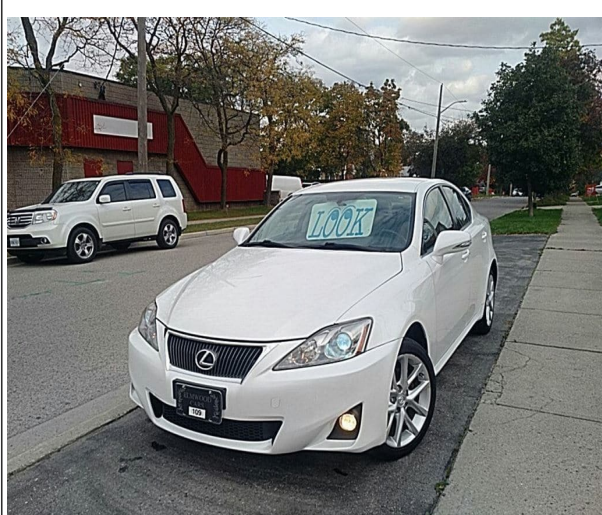

440 Wharncliffe Rd S
ON, London N6J 2M7

Call Us Now (519) 672-1520

2012 Lexus IS 250

Stock# EL006	Transmission Automatic	Door 4-door	Exterior White	Interior Black	Engine 6 Cylinder Engine	Miles 125,000
------------------------	----------------------------------	-----------------------	--------------------------	--------------------------	------------------------------------	-------------------------

FEATURES & OPTIONS

Airconditioning, Keyless Entry, Tilt Steering Wheel, Alloy Wheels, Tinted Glass, Power Seats, Power Steering, Anti-Lock Brakes, Anti - Theft System, Driver Air Bag, Fog Lights, Passenger Air Bag, Side Air Bag , Traction control,

Vehicle Description

Sharp AWD Lexus IS 250 in white. Only 125,000 km and priced to go !

Fuel Economy

10.5
City
7.4
HWY

Your Price: \$16,995